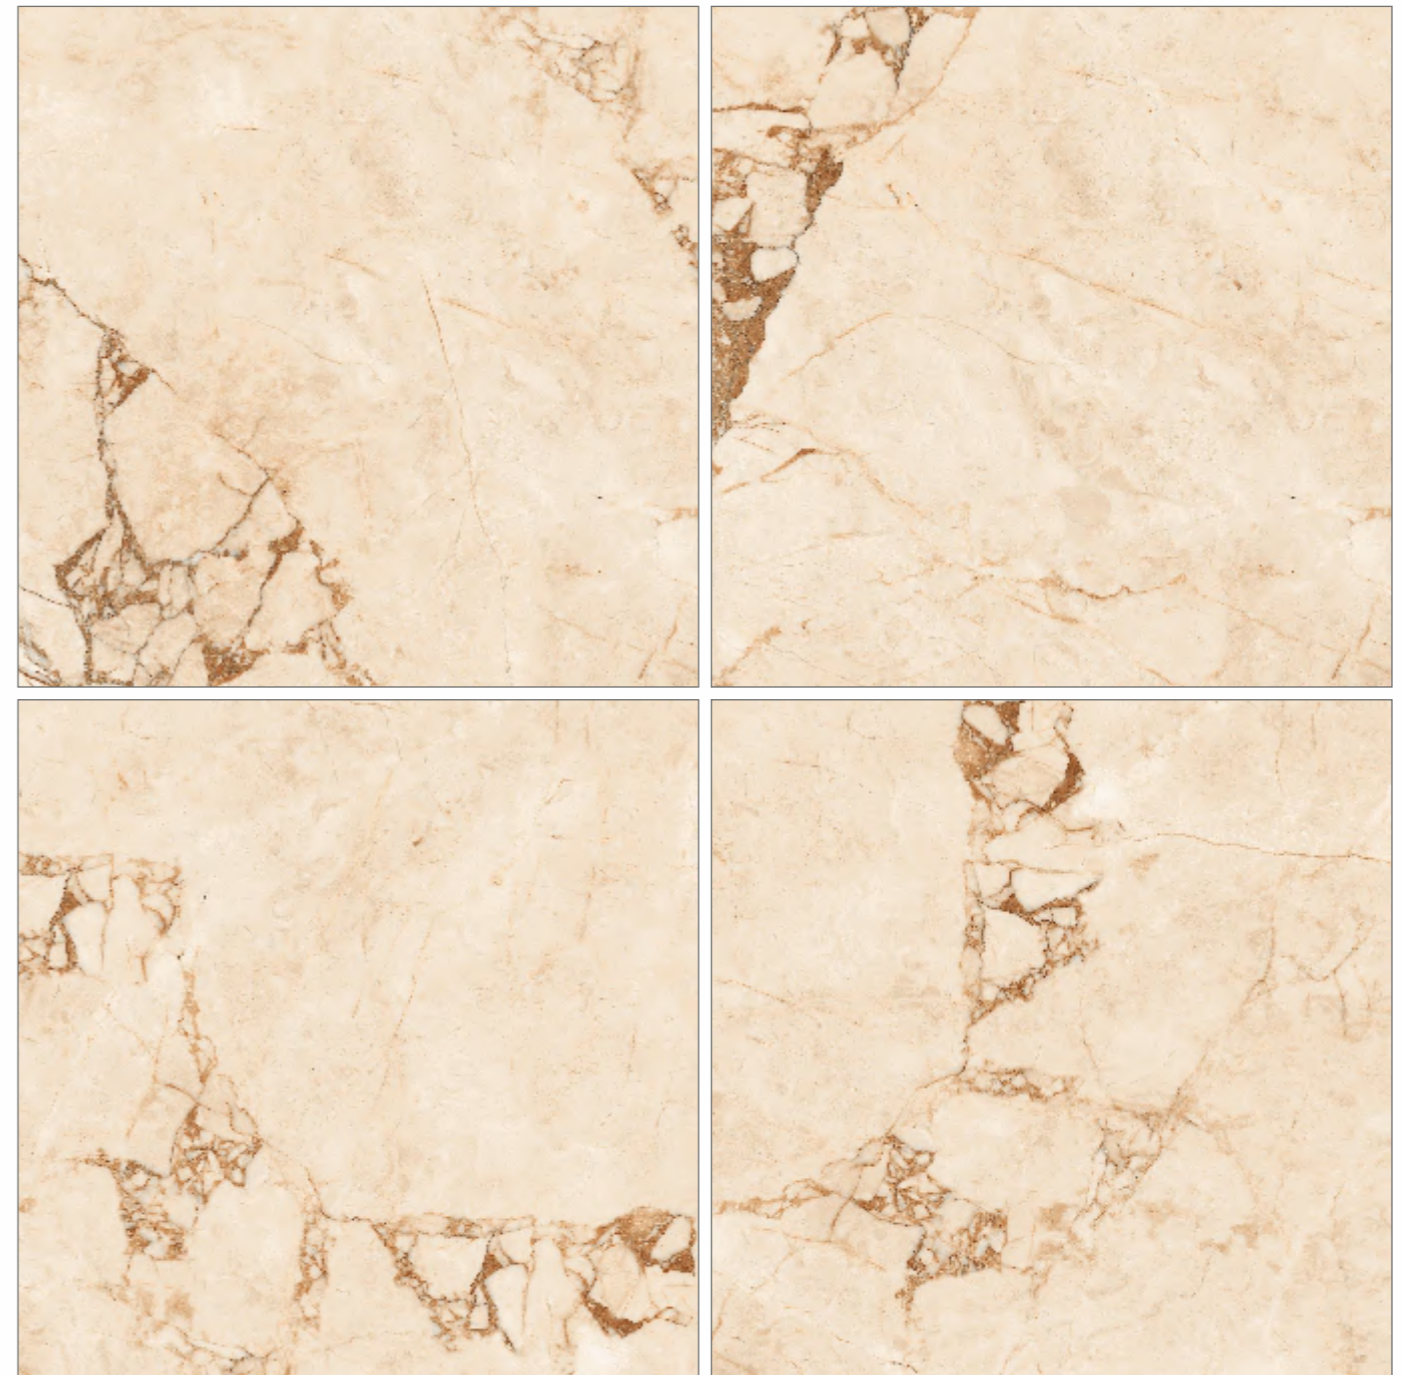

## SANRO SKY

RESIDENTIAL, COMMERCIAL,  
WELL NESS, HOSPITALITY

RANDOM - **04** • SURFACE - **GLOSSY**

Preview of\_ **SIEARA BEIGE**

**600x600mm**  
GLAZED VITRIFIED TILES

**MARBLE**  
SERIES