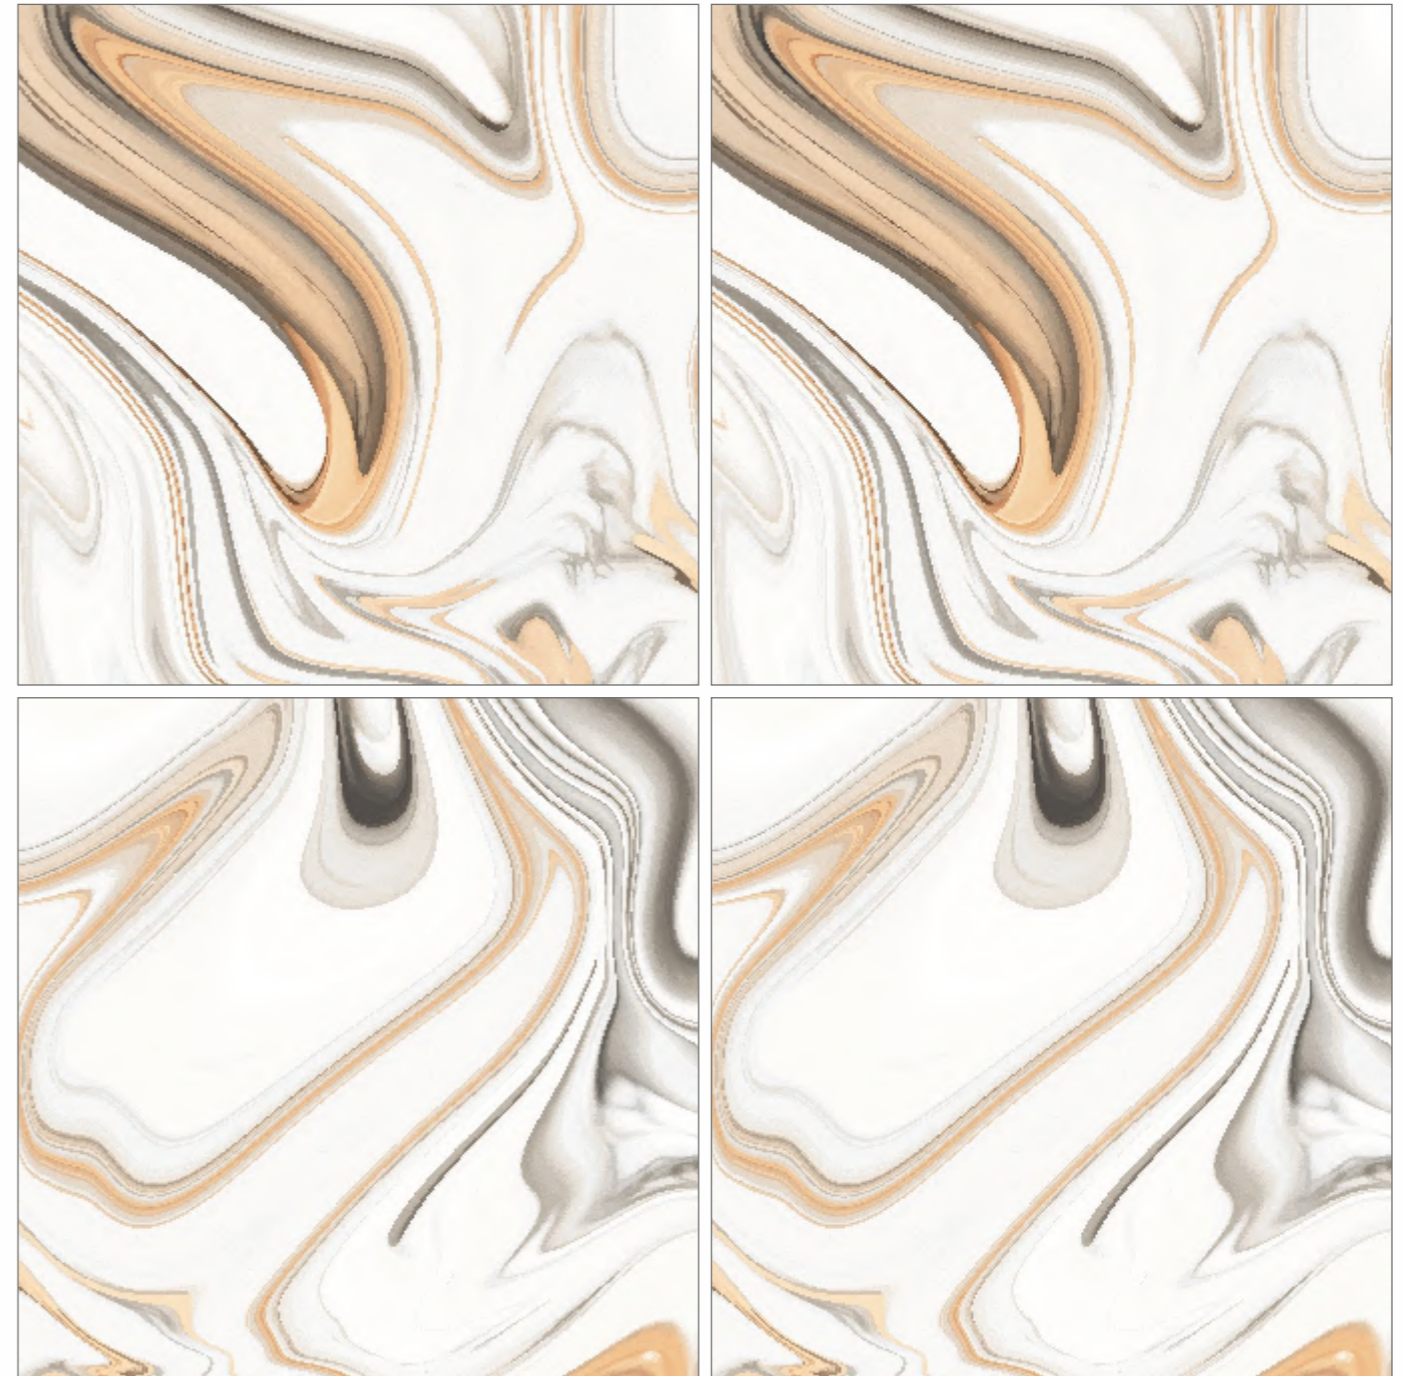

## RAFEL BEIGE

RESIDENTIAL, COMMERCIAL,  
WELL NESS, HOSPITALITY

RANDOM - **04** • SURFACE - **GLOSSY**

Preview of\_ **SAFARI YELLOW**

**600x600mm**  
GLAZED VITRIFIED TILES

**MARBLE**  
SERIES