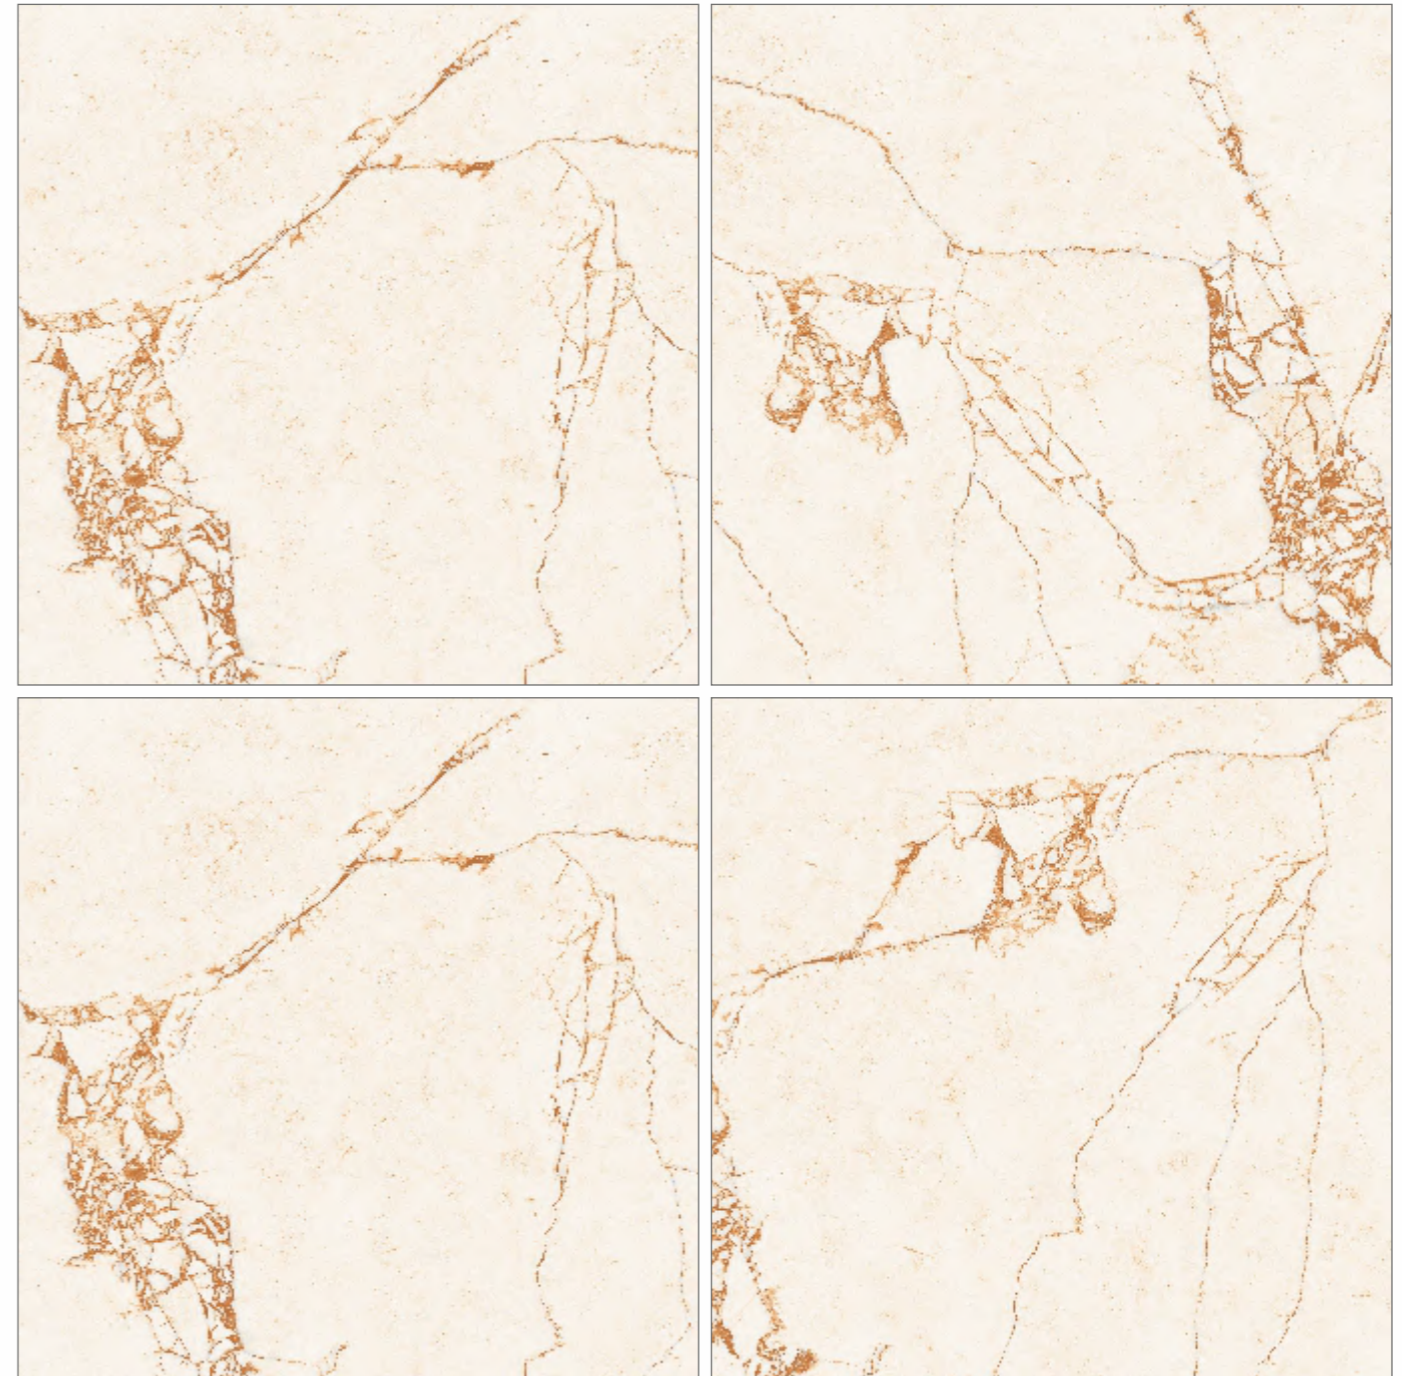

## PREDO ONYX

RESIDENTIAL, COMMERCIAL,  
WELL NESS, HOSPITALITY

RANDOM - **04** • SURFACE - **GLOSSY**

Preview of\_ **PRETORIA**

**600x600mm**  
GLAZED VITRIFIED TILES

**MARBLE**  
SERIES