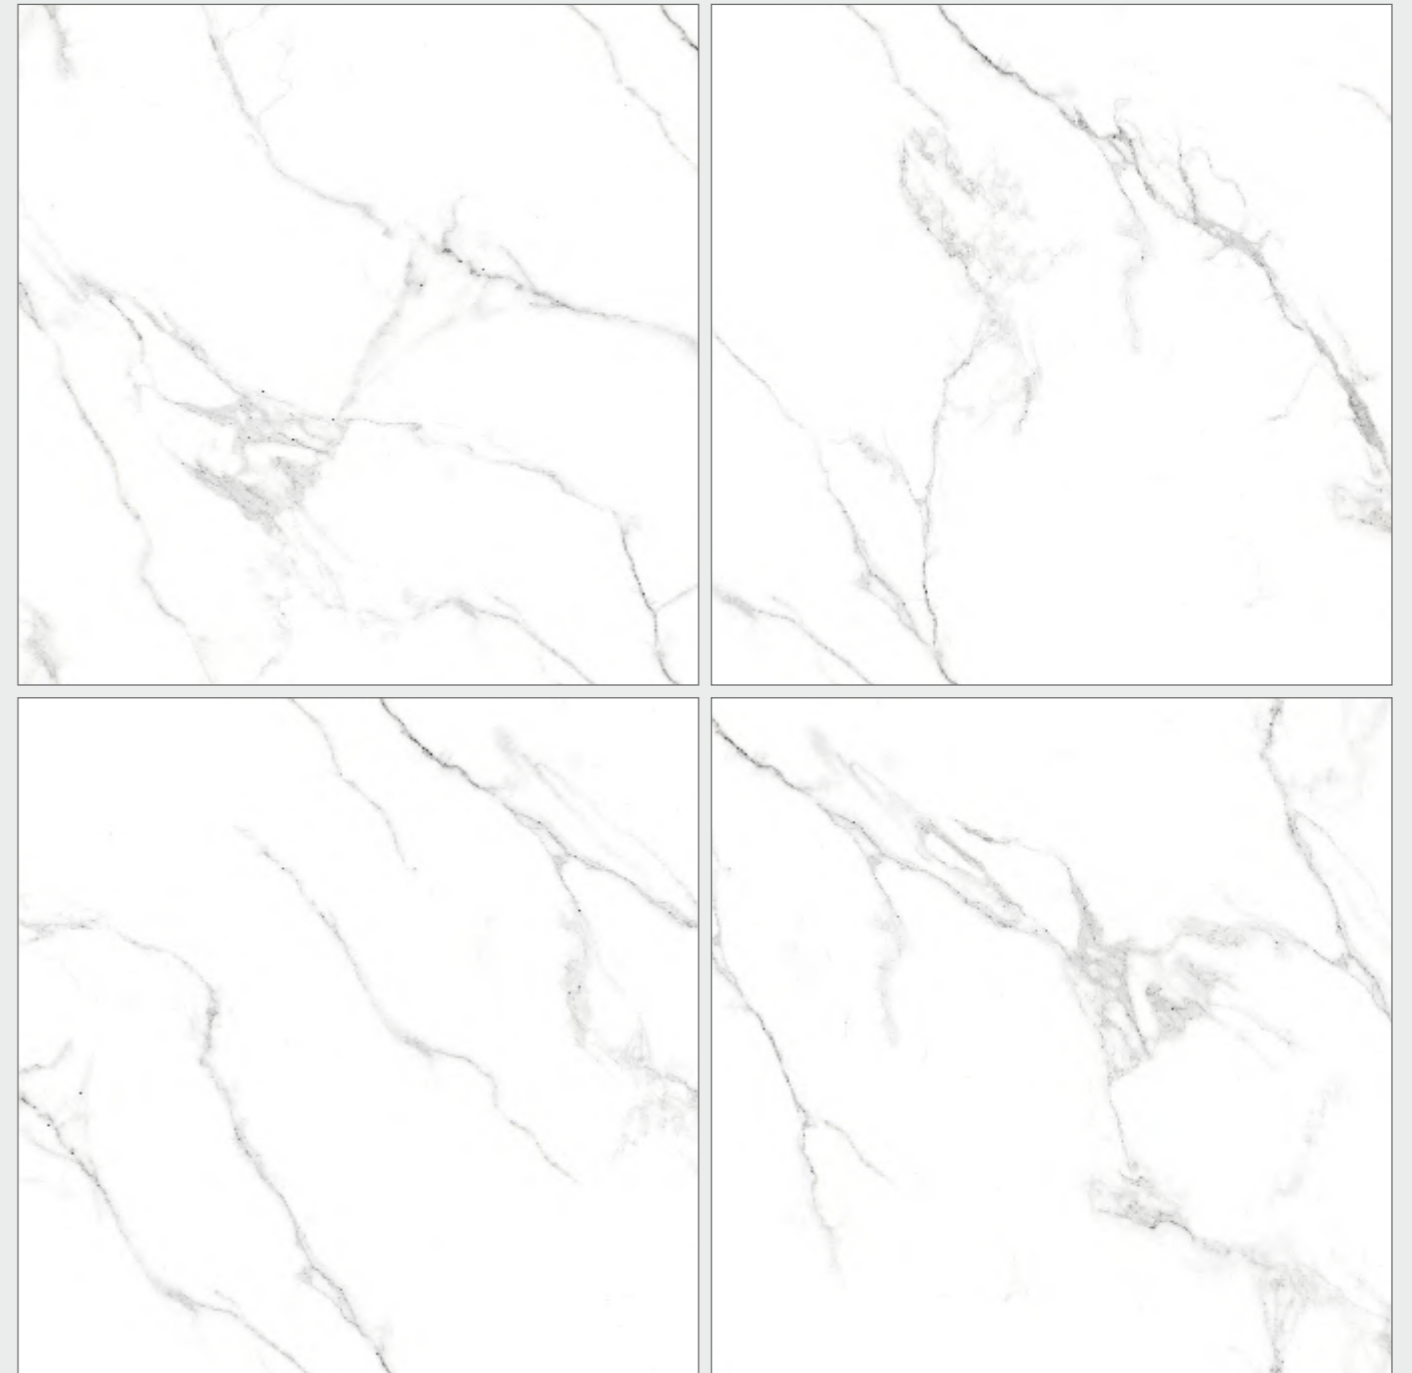

## SIEARA BEIGE

RESIDENTIAL, COMMERCIAL,  
WELL NESS, HOSPITALITY

RANDOM - **04** • SURFACE - **GLOSSY**

Preview of\_ **SPECTRA WHITE**

**SPECTRA WHITE**

RESIDENTIAL, COMMERCIAL,  
WELL NESS, HOSPITALITY

RANDOM - **04** • SURFACE - **GLOSSY**