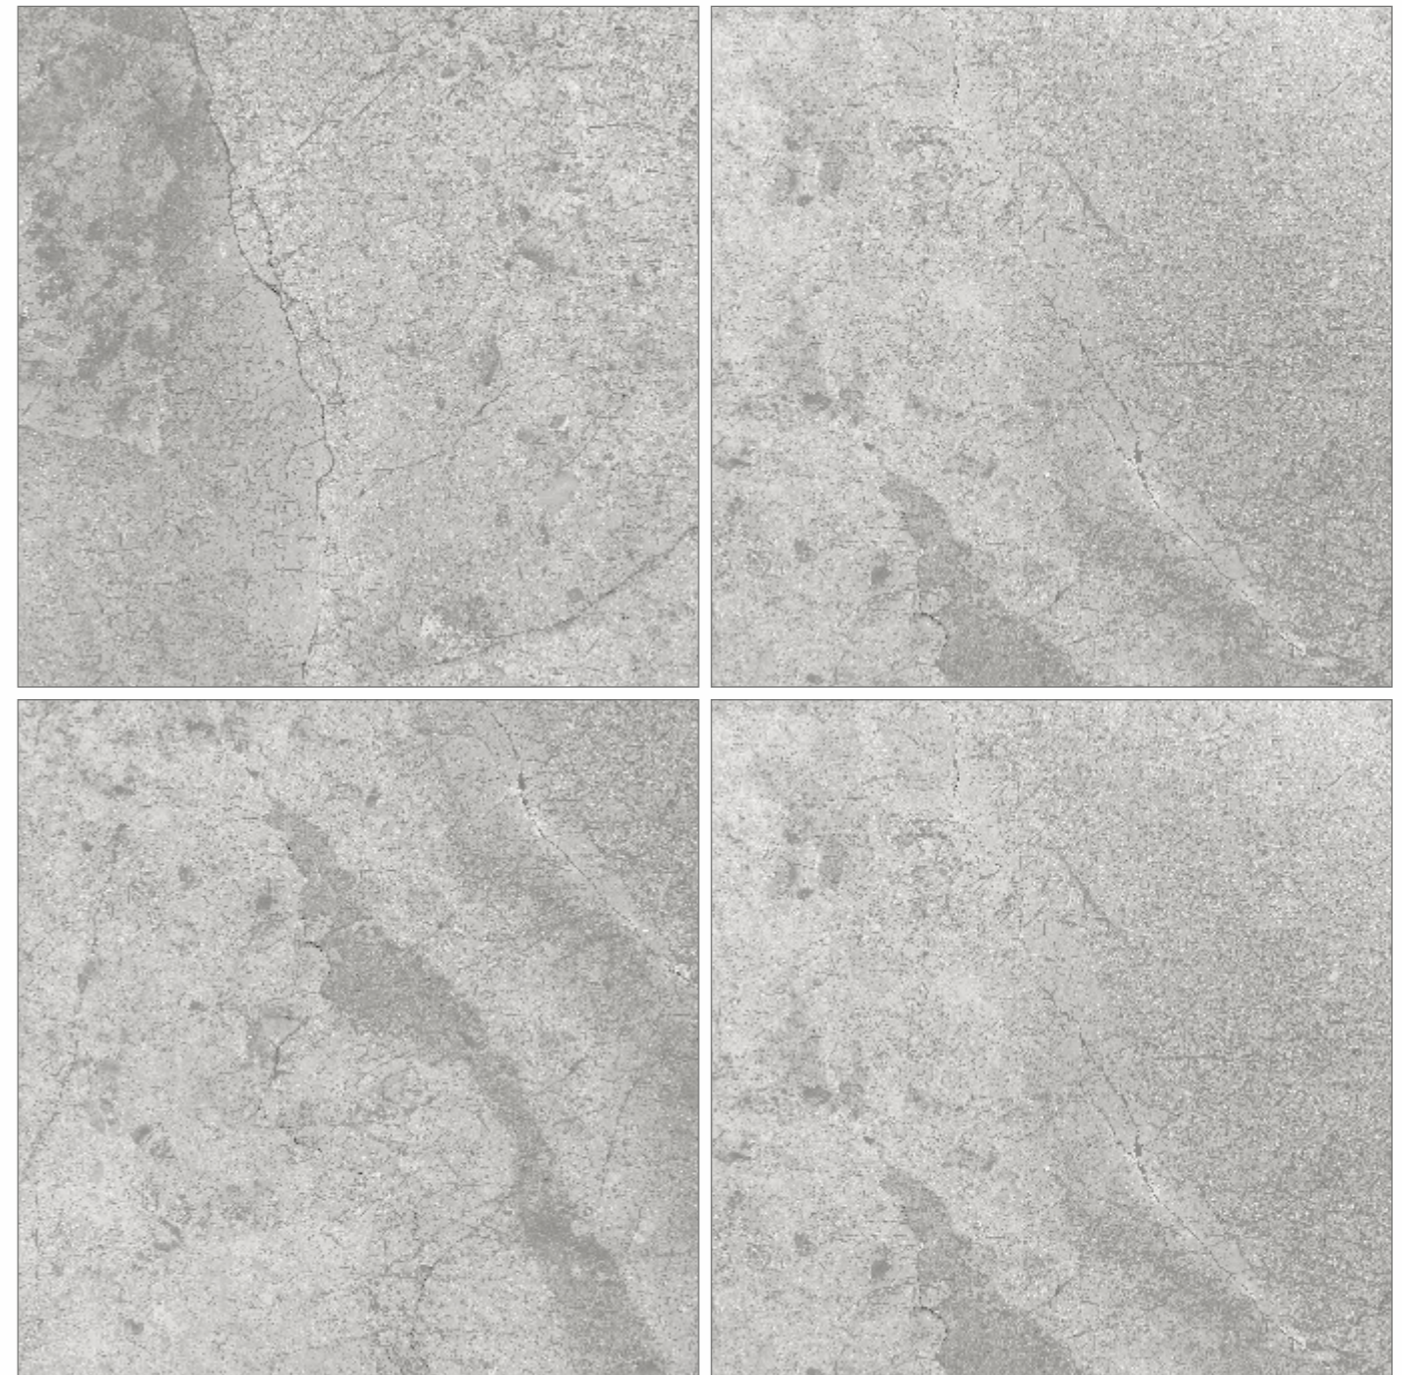

## OCEANIC BEIGE

RESIDENTIAL, COMMERCIAL,  
WELL NESS, HOSPITALITY

RANDOM - **04** • SURFACE - **GLOSSY**

Preview of **\_ OCEANIC GRAY**

**600x600mm**  
GLAZED VITRIFIED TILES

**MARBLE**  
SERIES