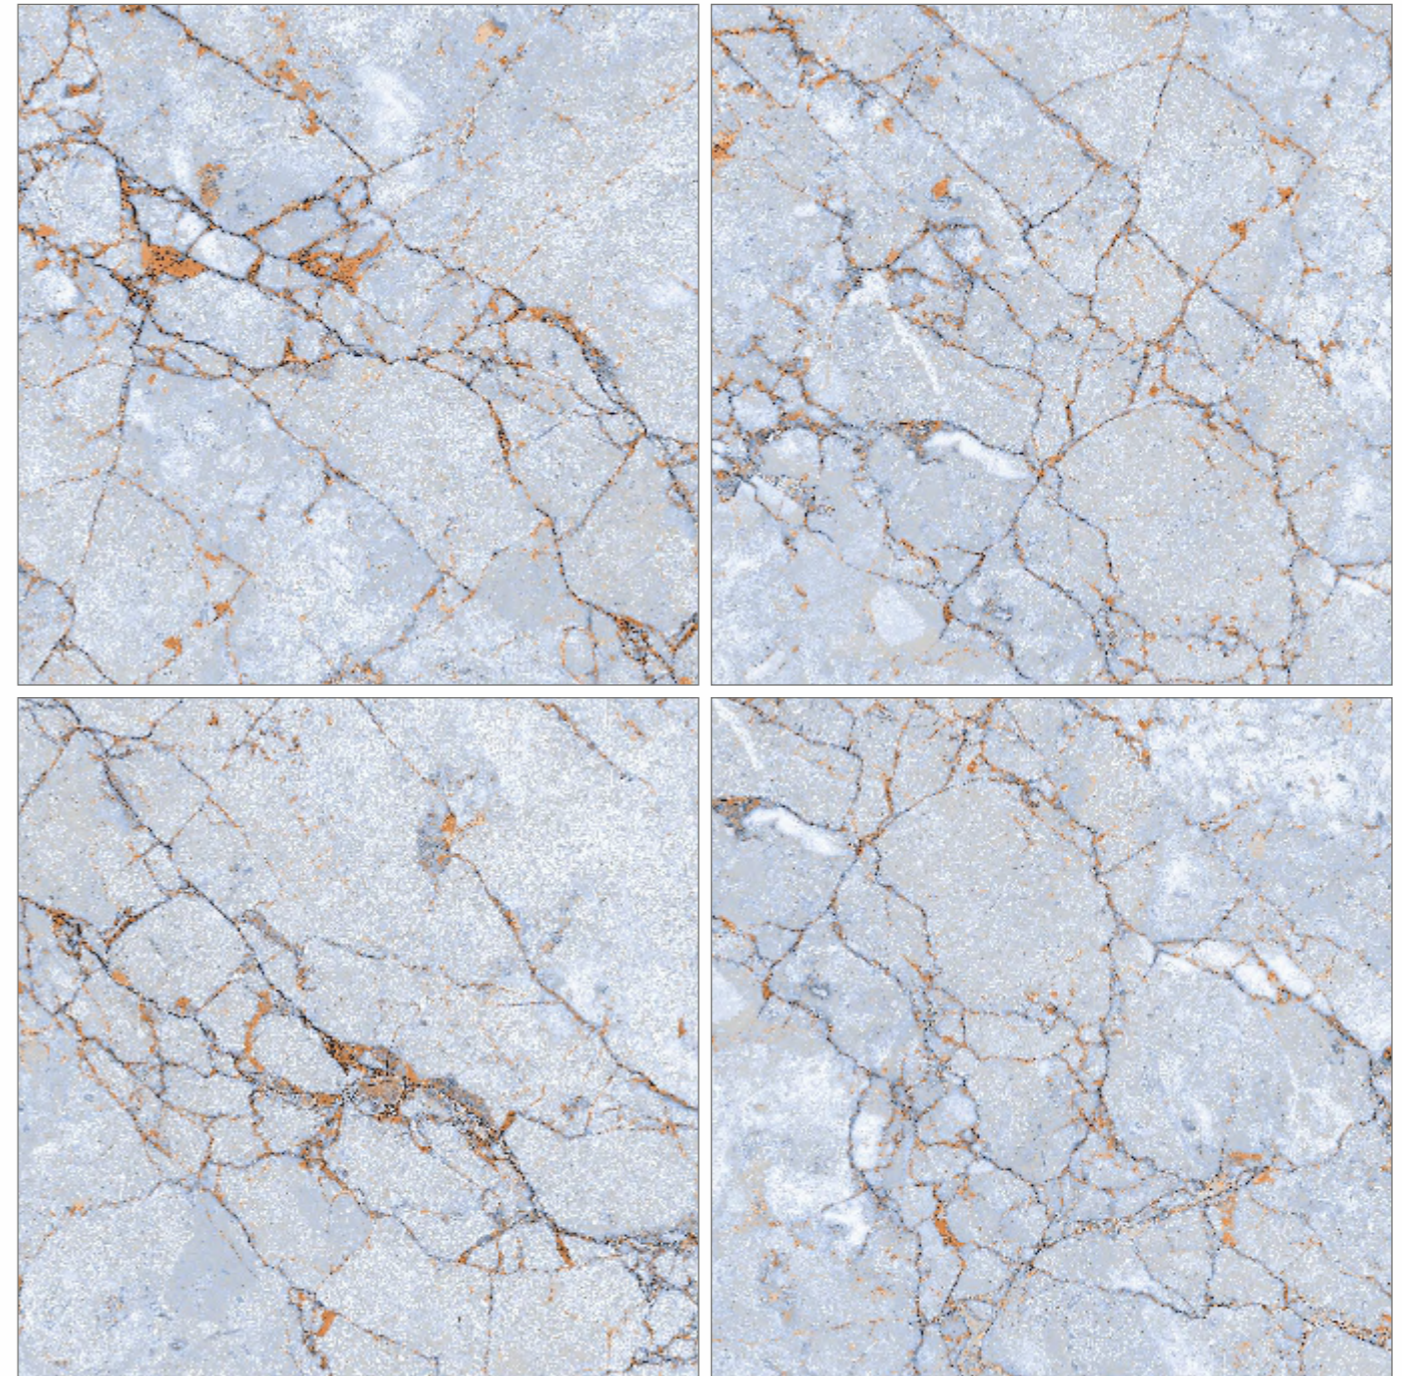

## SANRO BEIGE

RESIDENTIAL, COMMERCIAL,  
WELL NESS, HOSPITALITY

RANDOM - **04** • SURFACE - **GLOSSY**

Preview of\_ **SANRO SKY**

**600x600mm**  
GLAZED VITRIFIED TILES

**MARBLE**  
SERIES