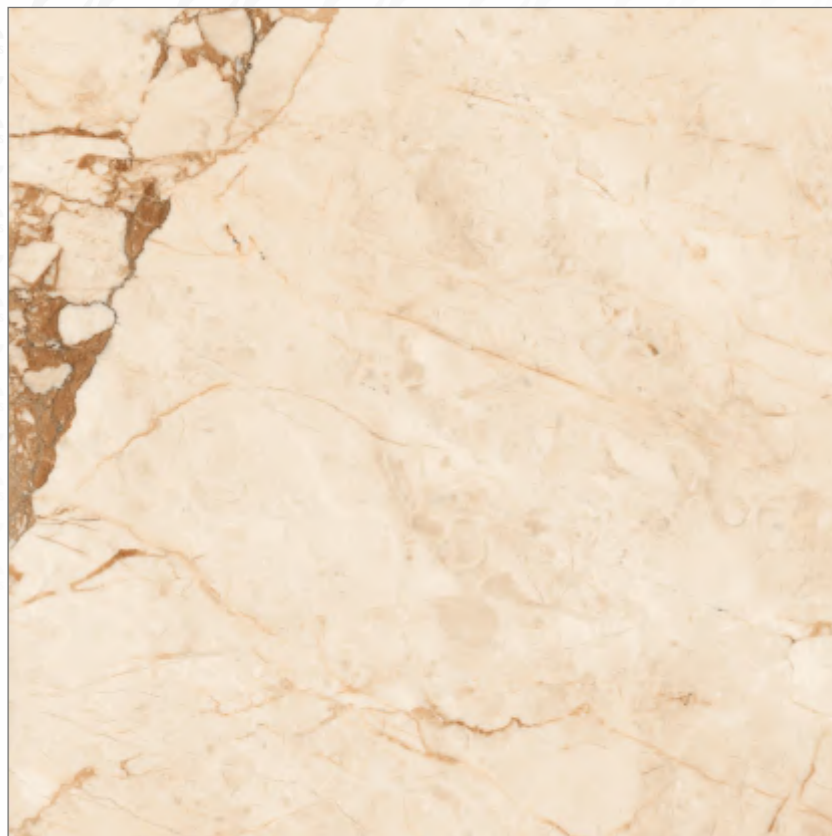

## SANRO SKY

RESIDENTIAL, COMMERCIAL,  
WELL NESS, HOSPITALITY

RANDOM - **04** • SURFACE - **GLOSSY**

Preview of\_ **SIEARA BEIGE**

**600x600mm**  
GLAZED VITRIFIED TILES

**MARBLE**  
SERIES