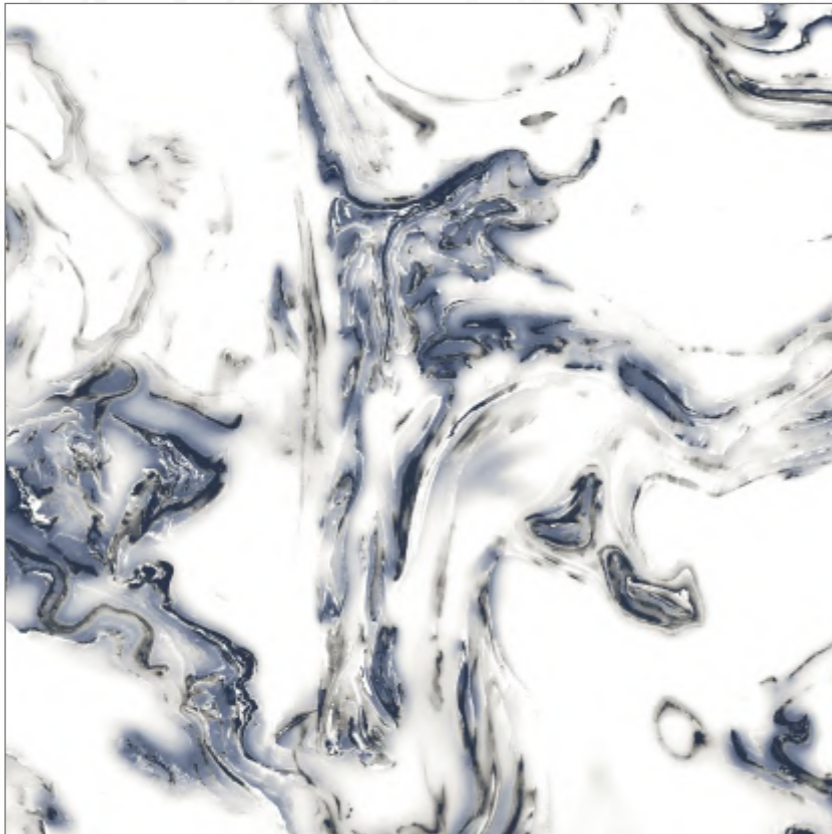

## OCEANIC OLIVE

RESIDENTIAL, COMMERCIAL,  
WELL NESS, HOSPITALITY

RANDOM - 05 • SURFACE - GLOSSY

Preview of\_ **ORCHID BLUE**

**600x600mm**  
GLAZED VITRIFIED TILES

**MARBLE**  
SERIES