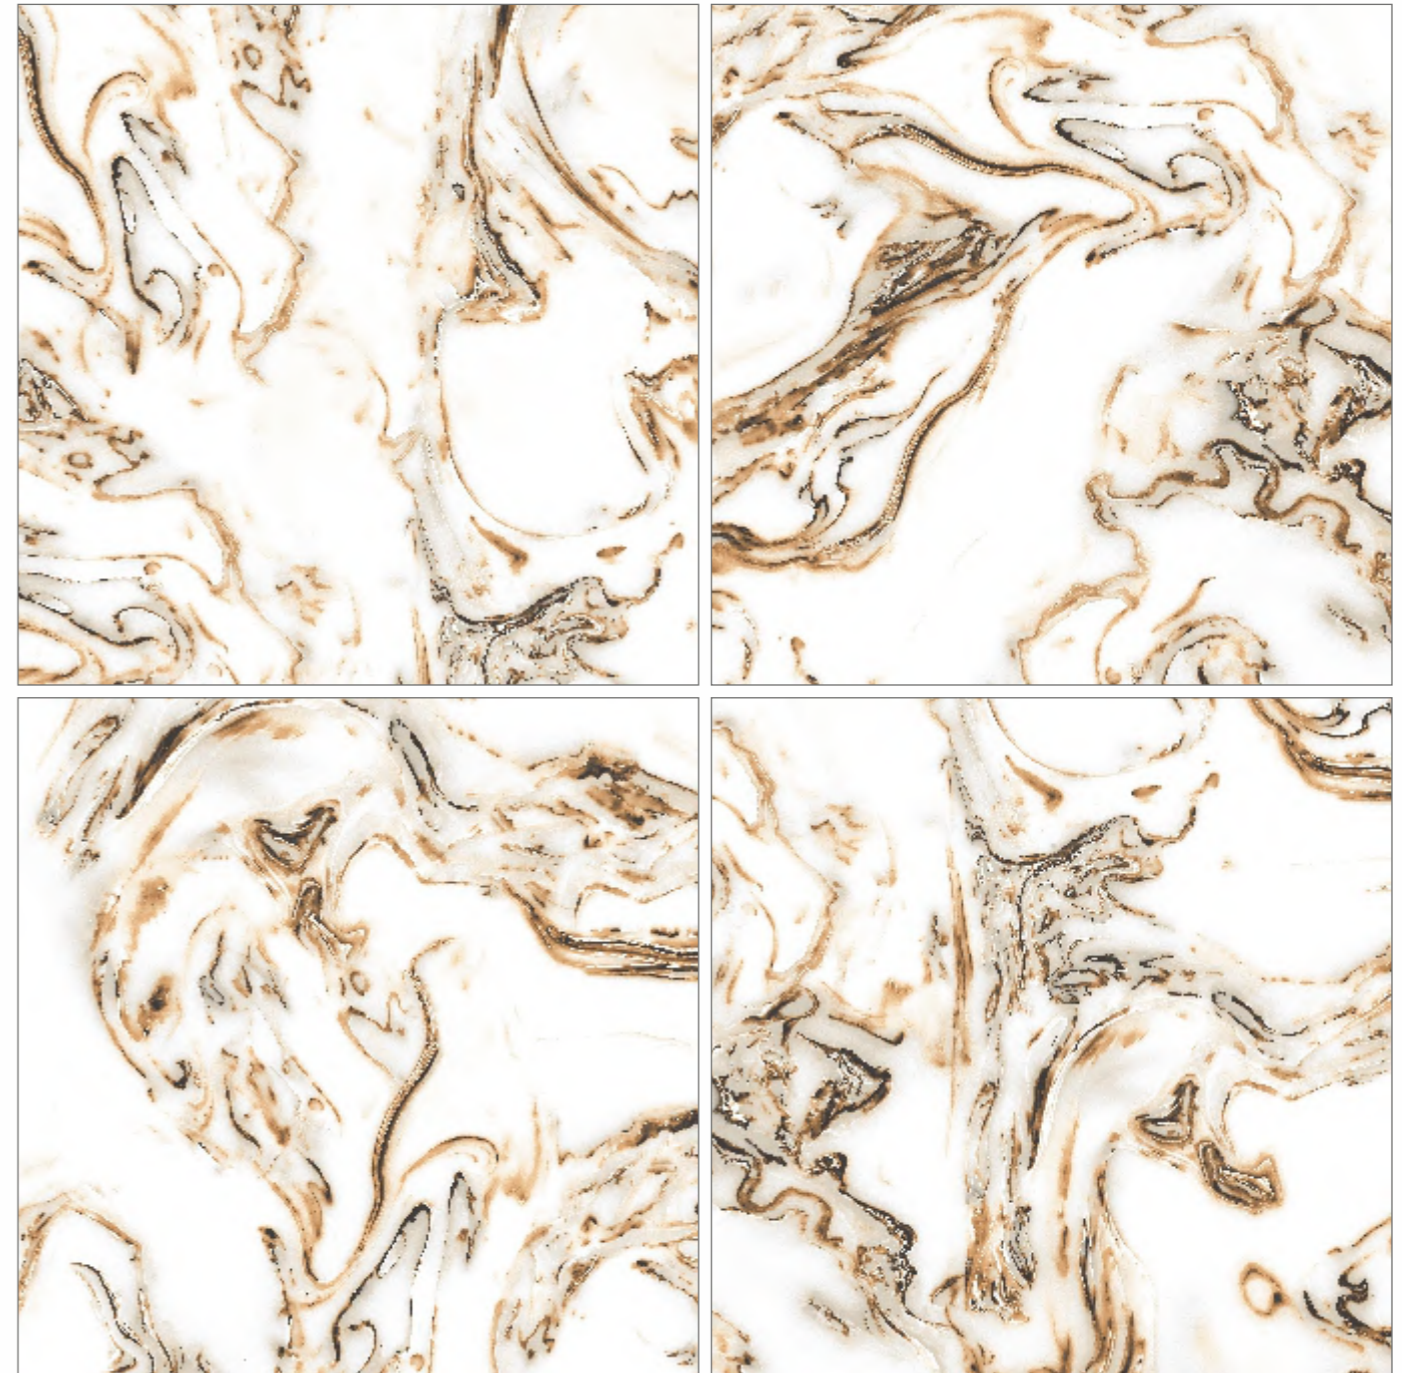

## ORCHID BLUE

RESIDENTIAL, COMMERCIAL,  
WELL NESS, HOSPITALITY

RANDOM - 05 • SURFACE - GLOSSY

Preview of\_ **ORCHID BROWN**

**600x600mm**  
GLAZED VITRIFIED TILES

**MARBLE**  
SERIES