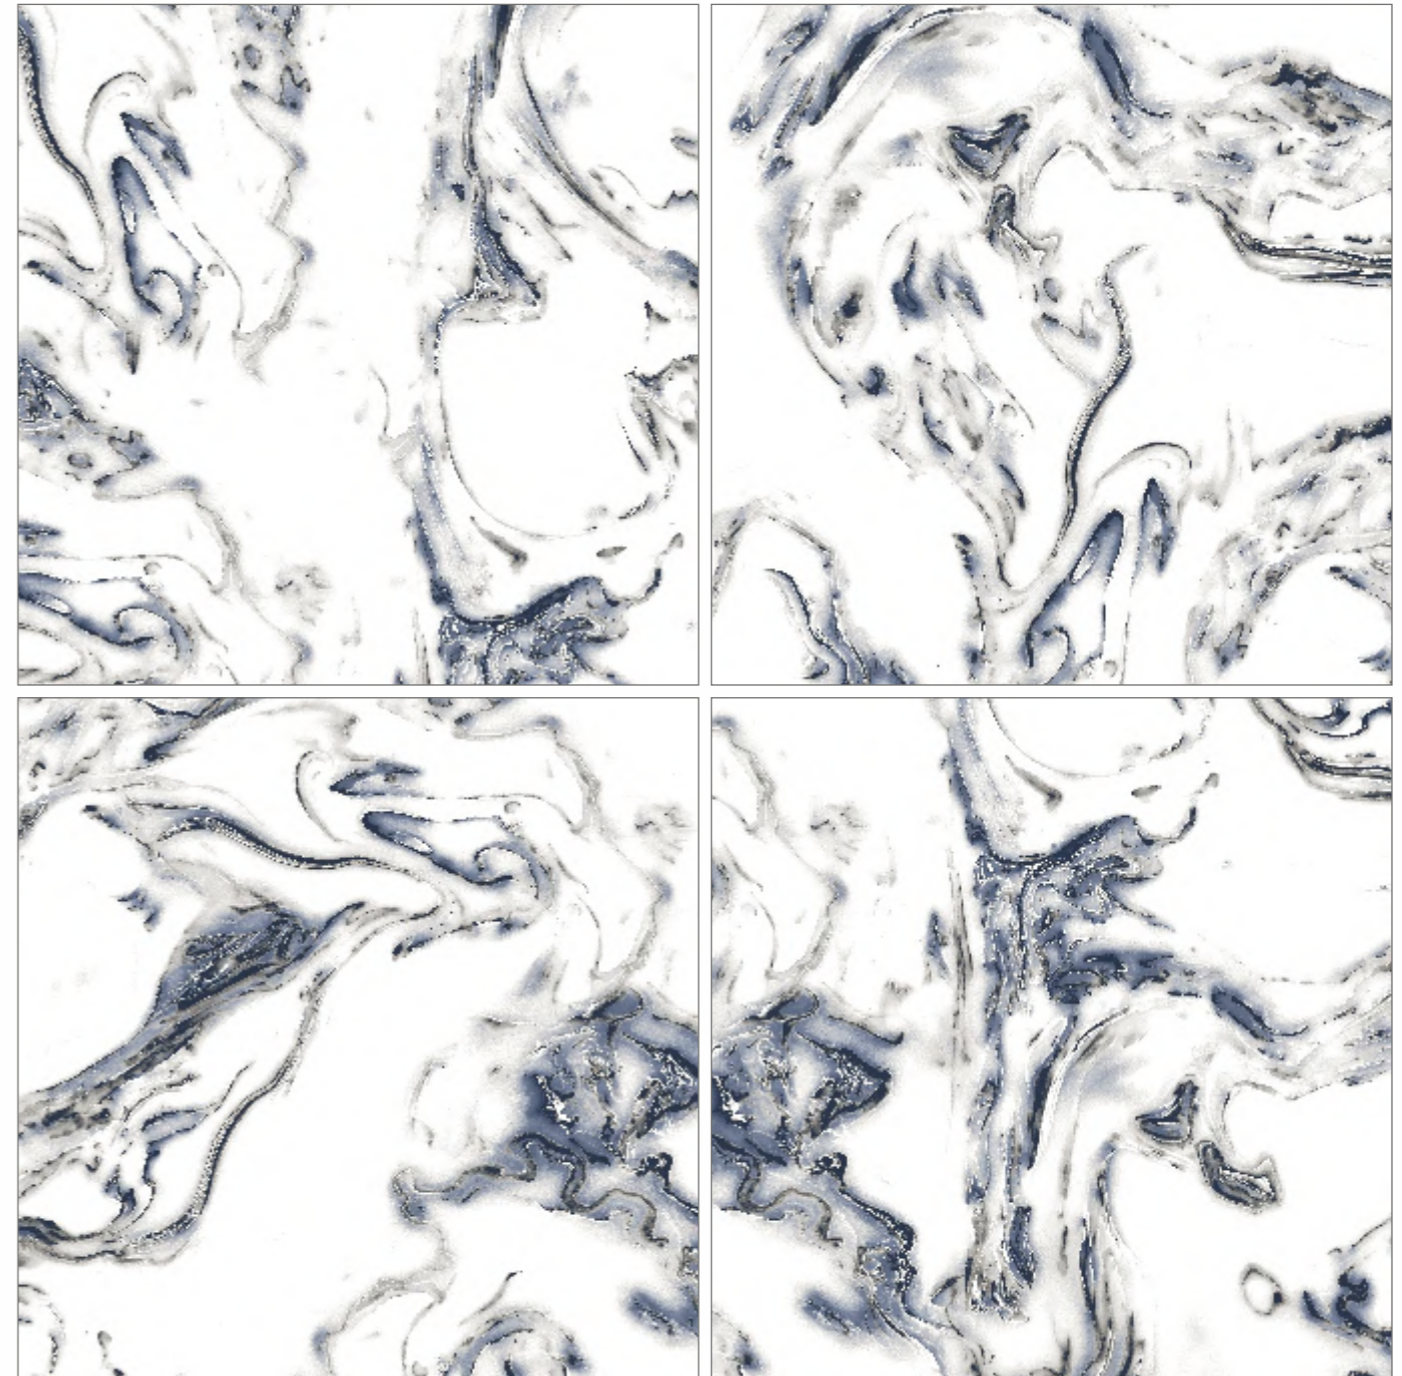

## OCEANIC OLIVE

RESIDENTIAL, COMMERCIAL,  
WELL NESS, HOSPITALITY

RANDOM - 05 • SURFACE - GLOSSY

Preview of\_ **ORCHID BLUE**

**600x600mm**  
GLAZED VITRIFIED TILES

**MARBLE**  
SERIES