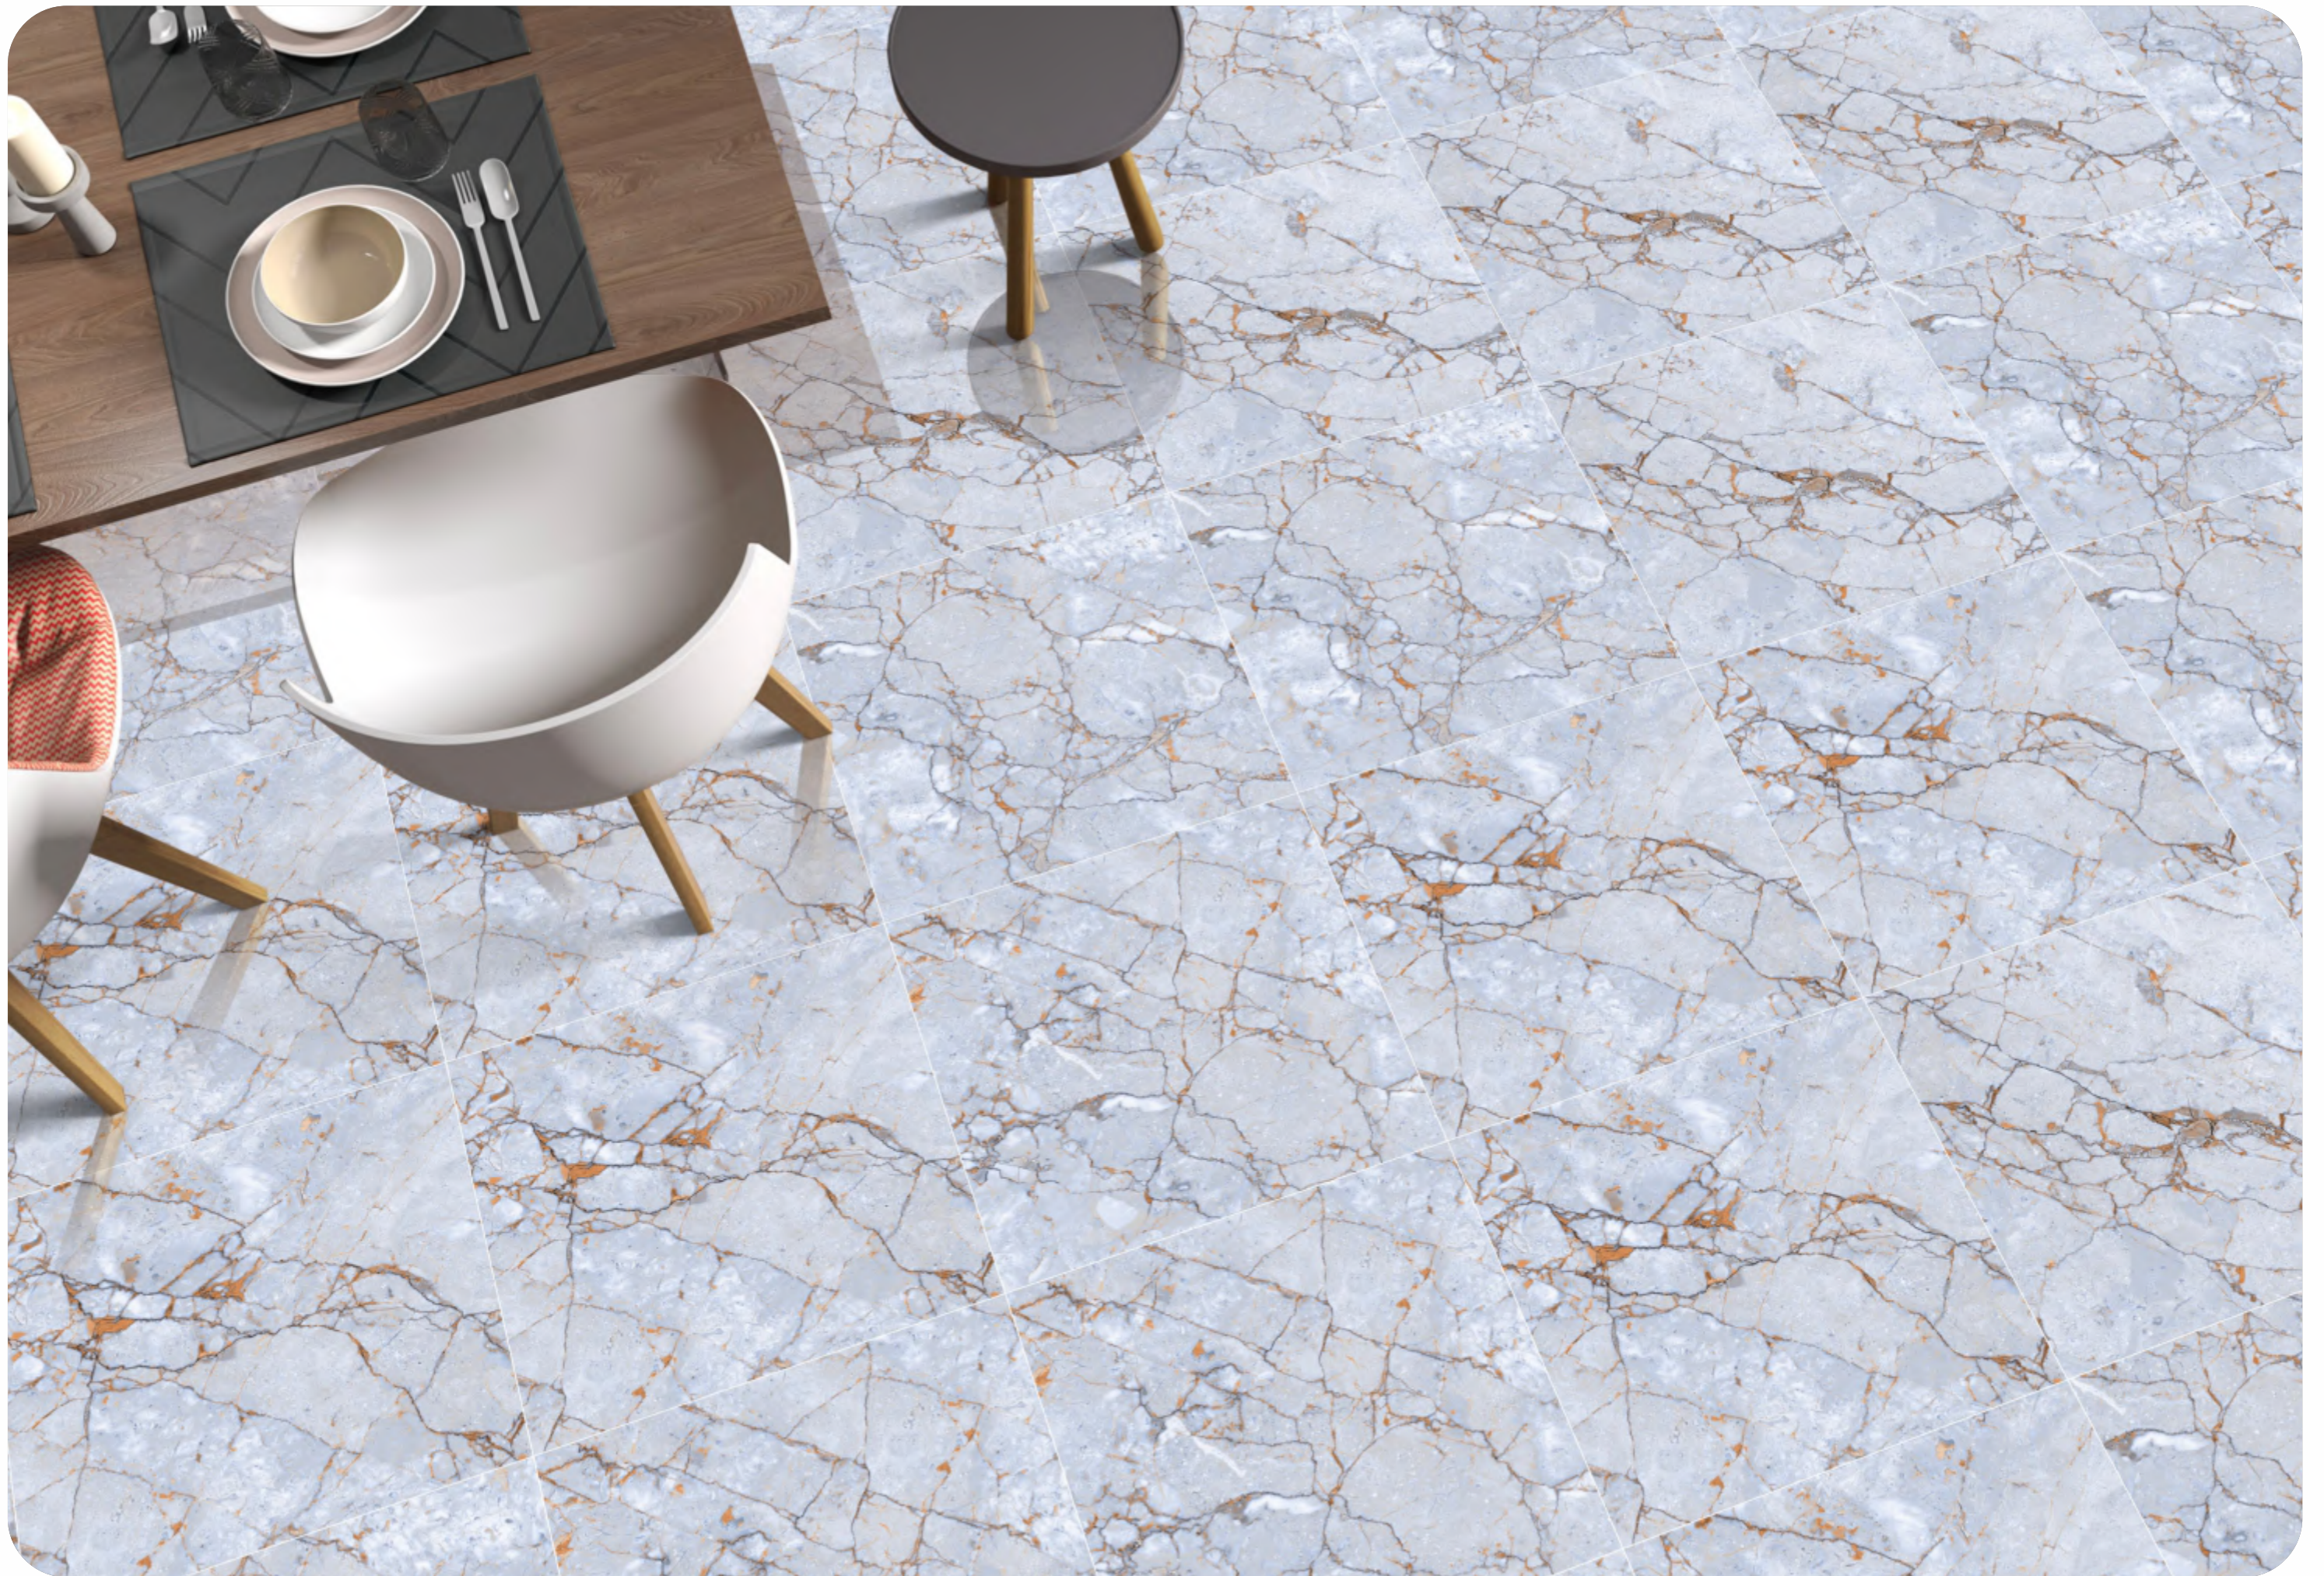

## SANRO BEIGE

RESIDENTIAL, COMMERCIAL,  
WELL NESS, HOSPITALITY

RANDOM - **04** • SURFACE - **GLOSSY**

Preview of\_ **SANRO SKY**

**600x600mm**  
GLAZED VITRIFIED TILES

**MARBLE**  
SERIES