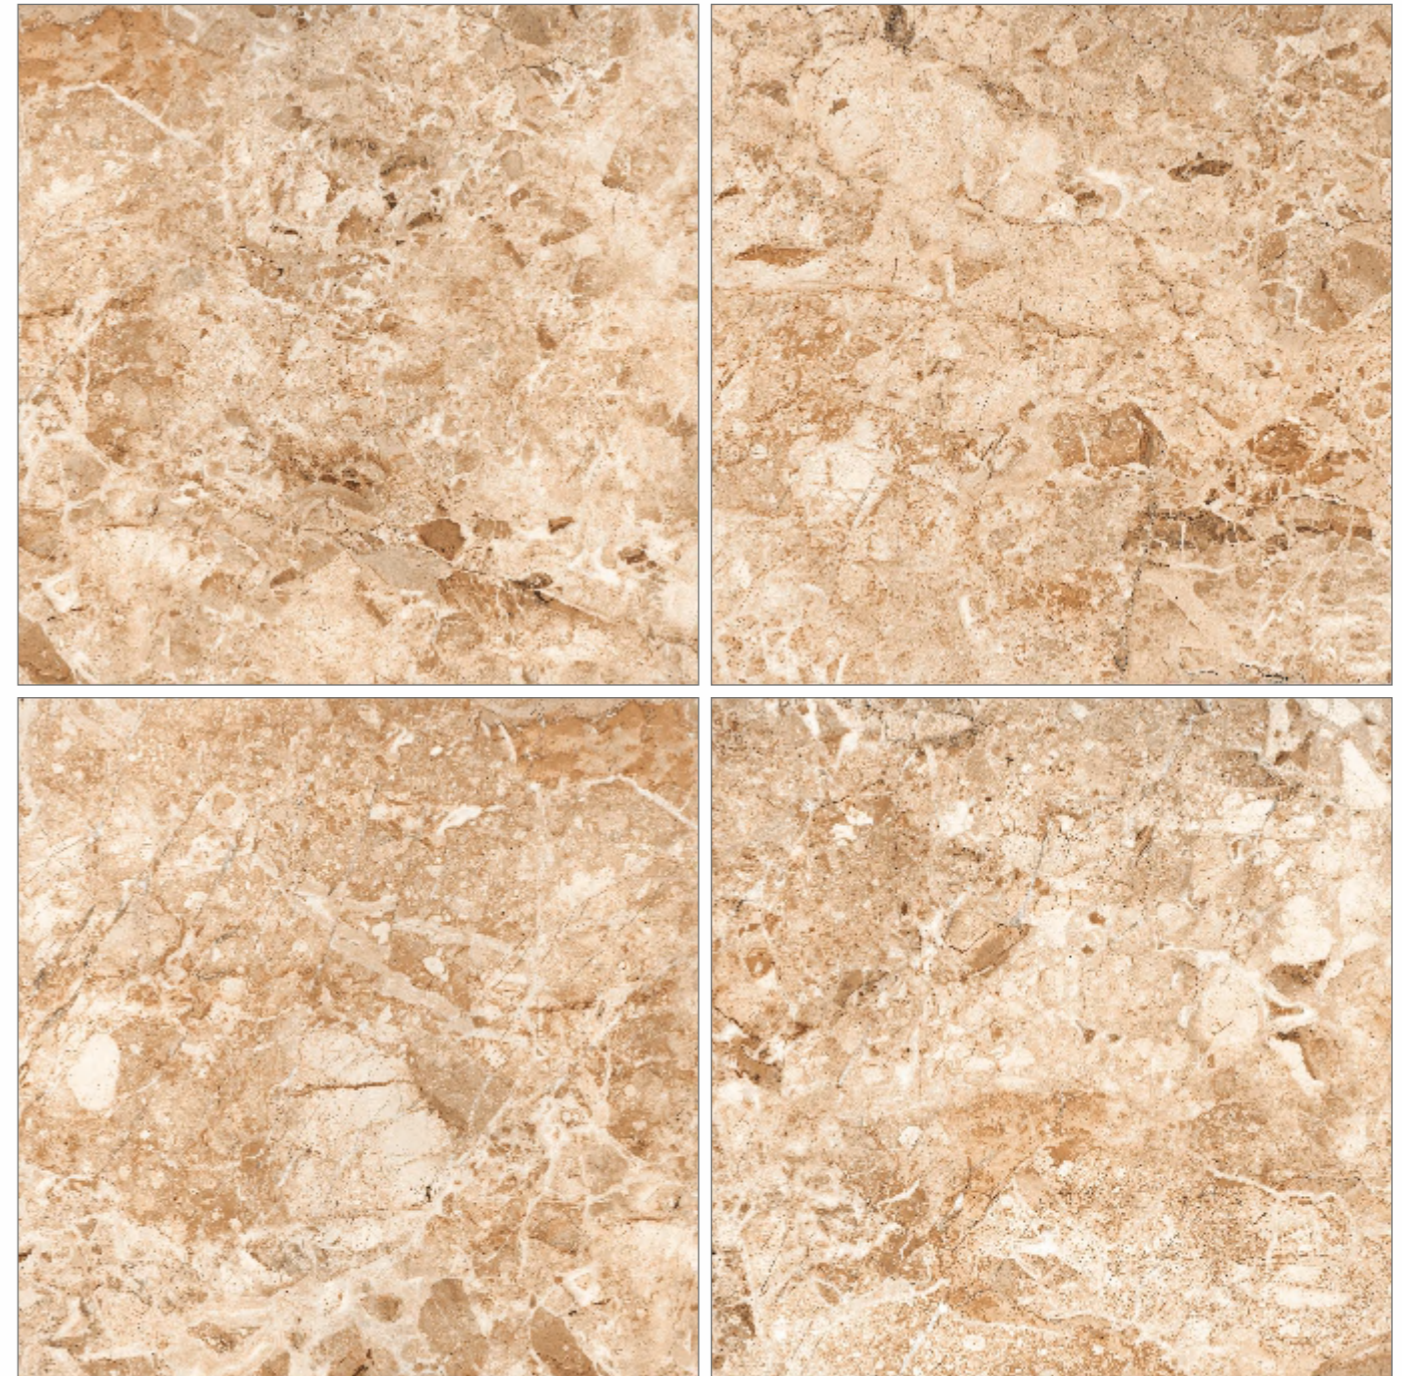

## PRETORIA

RESIDENTIAL, COMMERCIAL,  
WELL NESS, HOSPITALITY

RANDOM - **04** • SURFACE - **GLOSSY**

Preview of **\_ RAFEL BEIGE**

**600x600mm**  
GLAZED VITRIFIED TILES

**MARBLE**  
SERIES