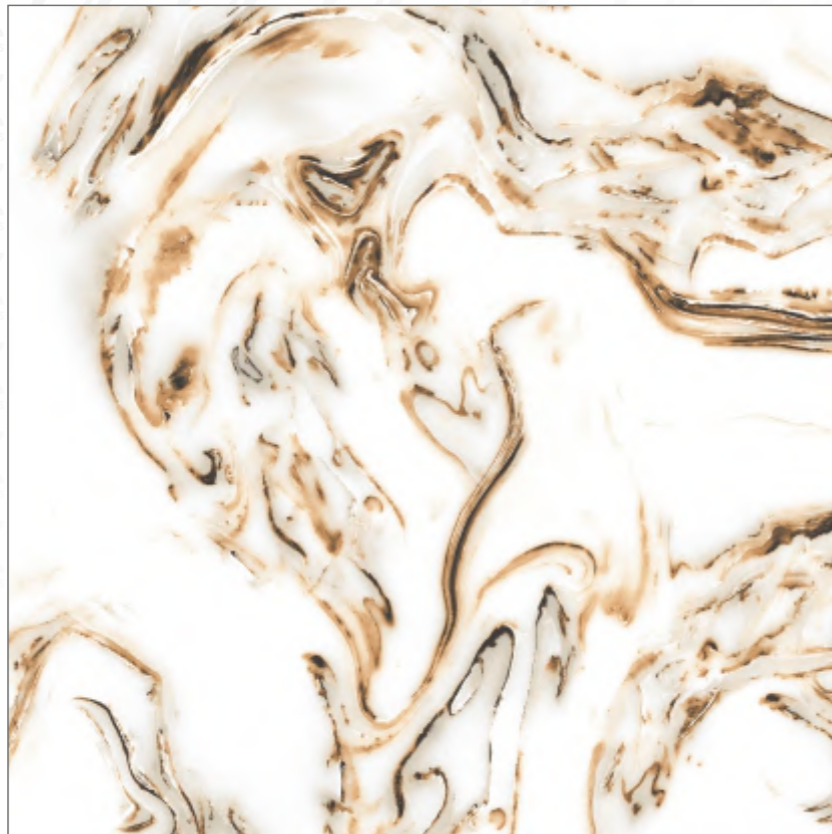

## ORCHID BLUE

RESIDENTIAL, COMMERCIAL,  
WELL NESS, HOSPITALITY

RANDOM - 05 • SURFACE - GLOSSY

Preview of\_ **ORCHID BROWN**

**600x600mm**  
GLAZED VITRIFIED TILES

**MARBLE**  
SERIES