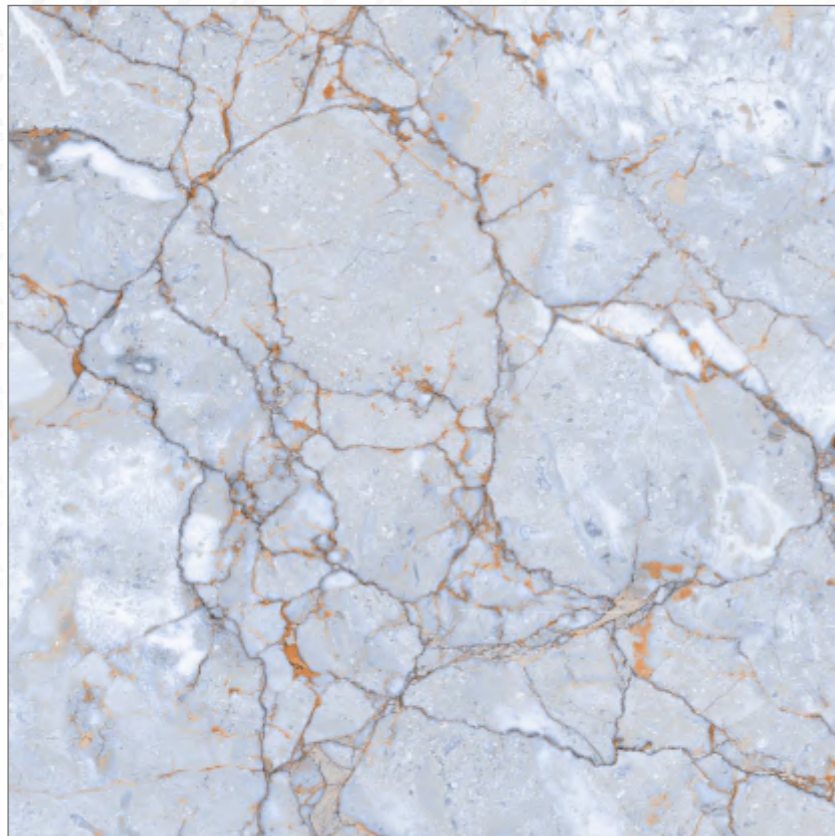

## SANRO BEIGE

RESIDENTIAL, COMMERCIAL,  
WELL NESS, HOSPITALITY

RANDOM - **04** • SURFACE - **GLOSSY**

Preview of\_ **SANRO SKY**

**600x600mm**  
GLAZED VITRIFIED TILES

**MARBLE**  
SERIES